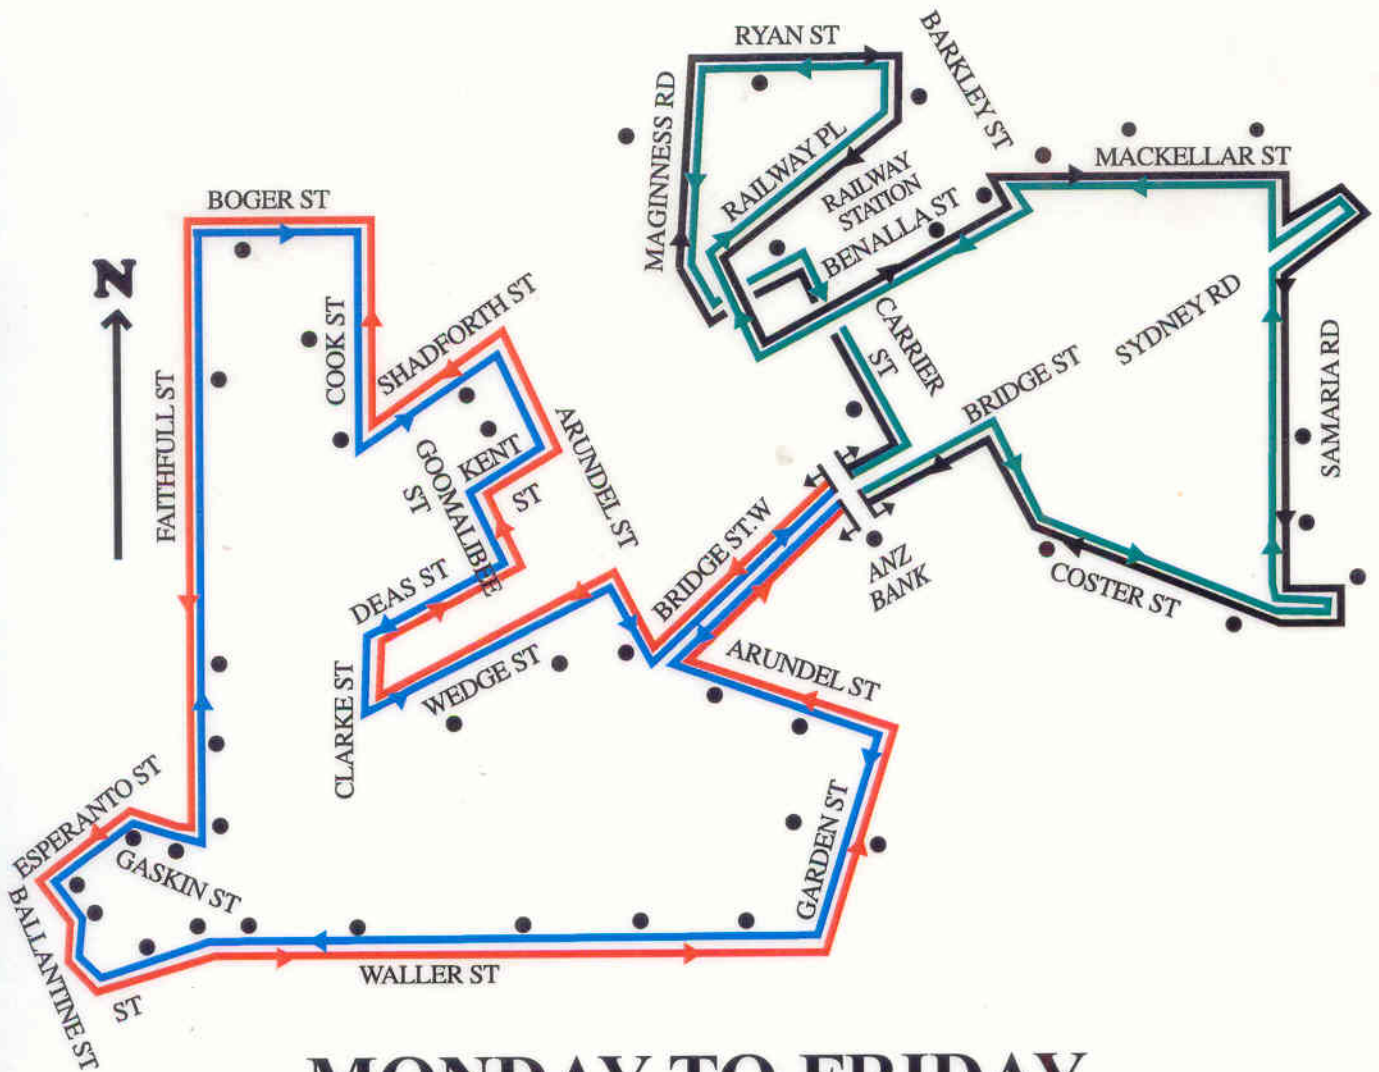

BENALLA BUS LINES TOWN TIMETABLES

Phone Business Hours: (03) 5762 6566

MONDAY TO FRIDAY

Route 1 West

Stopping Points	Pick up AM
ANZ Bank	9.00
Garden St	9.04
Waller St	9.06
Ballantine St	9.11
Faithfull St	9.15
Cook St	9.17
Kent St	9.20
Deas St	9.23
Clark St	9.26
Wedge St	9.27
Arundel St	9.28
ANZ Bank	9.30

Route 2 East

Stopping Points	Pick up AM
ANZ Bank	9.30
Coster St	9.33
Cooinda	9.35
Samaria Rd	9.37
Coles	9.44
Witt St	9.45
Mackellar St	9.47
Benalla St	9.49
Railway St	9.51
Maginness St	9.53
Carrier St	9.56
ANZ Bank	10.00

Route 3 West

Stopping Points	Pick up Times			
	AM	AM	PM	PM
ANZ Bank	10.00	11.00	1.00	2.00
Arundel St	10.02	11.02	1.02	2.02
Wedge St	10.03	11.03	1.03	2.03
Clark St	10.04	11.04	1.04	2.04
Deas St	10.07	11.07	1.07	2.07
Kent St	10.10	11.10	1.10	2.10
Cook St	10.13	11.13	1.13	2.13
Faithfull St	10.15	11.15	1.15	2.15
Ballantine St	10.19	11.19	1.19	2.19
Waller St	10.24	11.24	1.24	2.24
Garden St	10.26	11.26	1.26	2.26
ANZ Bank	10.30	11.30	1.30	2.30

Route 4 East

Stopping Points	Pick up Times			
	AM	AM	PM	PM
ANZ Bank	10.30	11.30	1.30	2.30
Carrier St	10.33	11.33	1.33	2.33
Maginness St	10.37	11.37	1.37	2.37
Railway St	10.39	11.39	1.39	2.39
Benalla St	10.41	11.41	1.41	2.41
Mackellar St	10.43	11.43	1.43	2.43
Witt St	10.45	11.45	1.45	2.45
Coles	10.50	11.50	1.50	2.50
Samaria Rd	10.53	11.53	1.53	2.53
Cooinda	10.55	11.55	1.55	2.55
Coster St	10.57	11.57	1.57	2.57
ANZ Bank	11.00	12.00	2.00	3.00